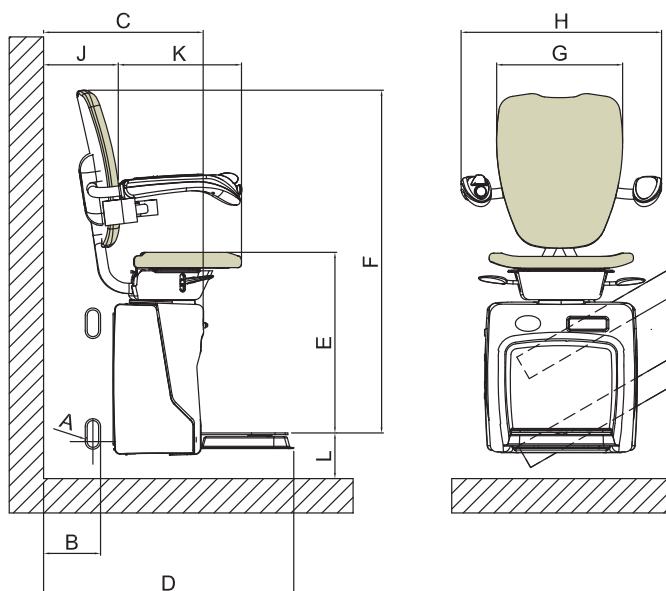

TECHNICAL DATA

Power supply	230 VAC
Speed	0,15 m/s (max.)
Service life:	15 trips per 24 hours • 10 trips continuous
Maximum load	130 Kg

VIMEC DOLCE VITA

A	Measurements of the track: width/height	30 mm/50 mm
B	Outside distance of the staircase	130 mm
C	Overall measurements with footrest closed	445 mm
D	Overall measurements with footrest open	720 mm
E	Distance between the footrest and the seat	530 mm
F	Distance between the footrest and the upper part of the backrest	1.080 mm
G	Backrest width	380 mm
H	Distance between the armrests (outside)	600 mm
J	Distance between the backrest and the wall	195 mm
K	Seat depth	365 mm
L	Distance between the upper side of the footrest to the floor	90 mm

The data provided are indicative. Vimec reserves the right to make any changes without prior notice.