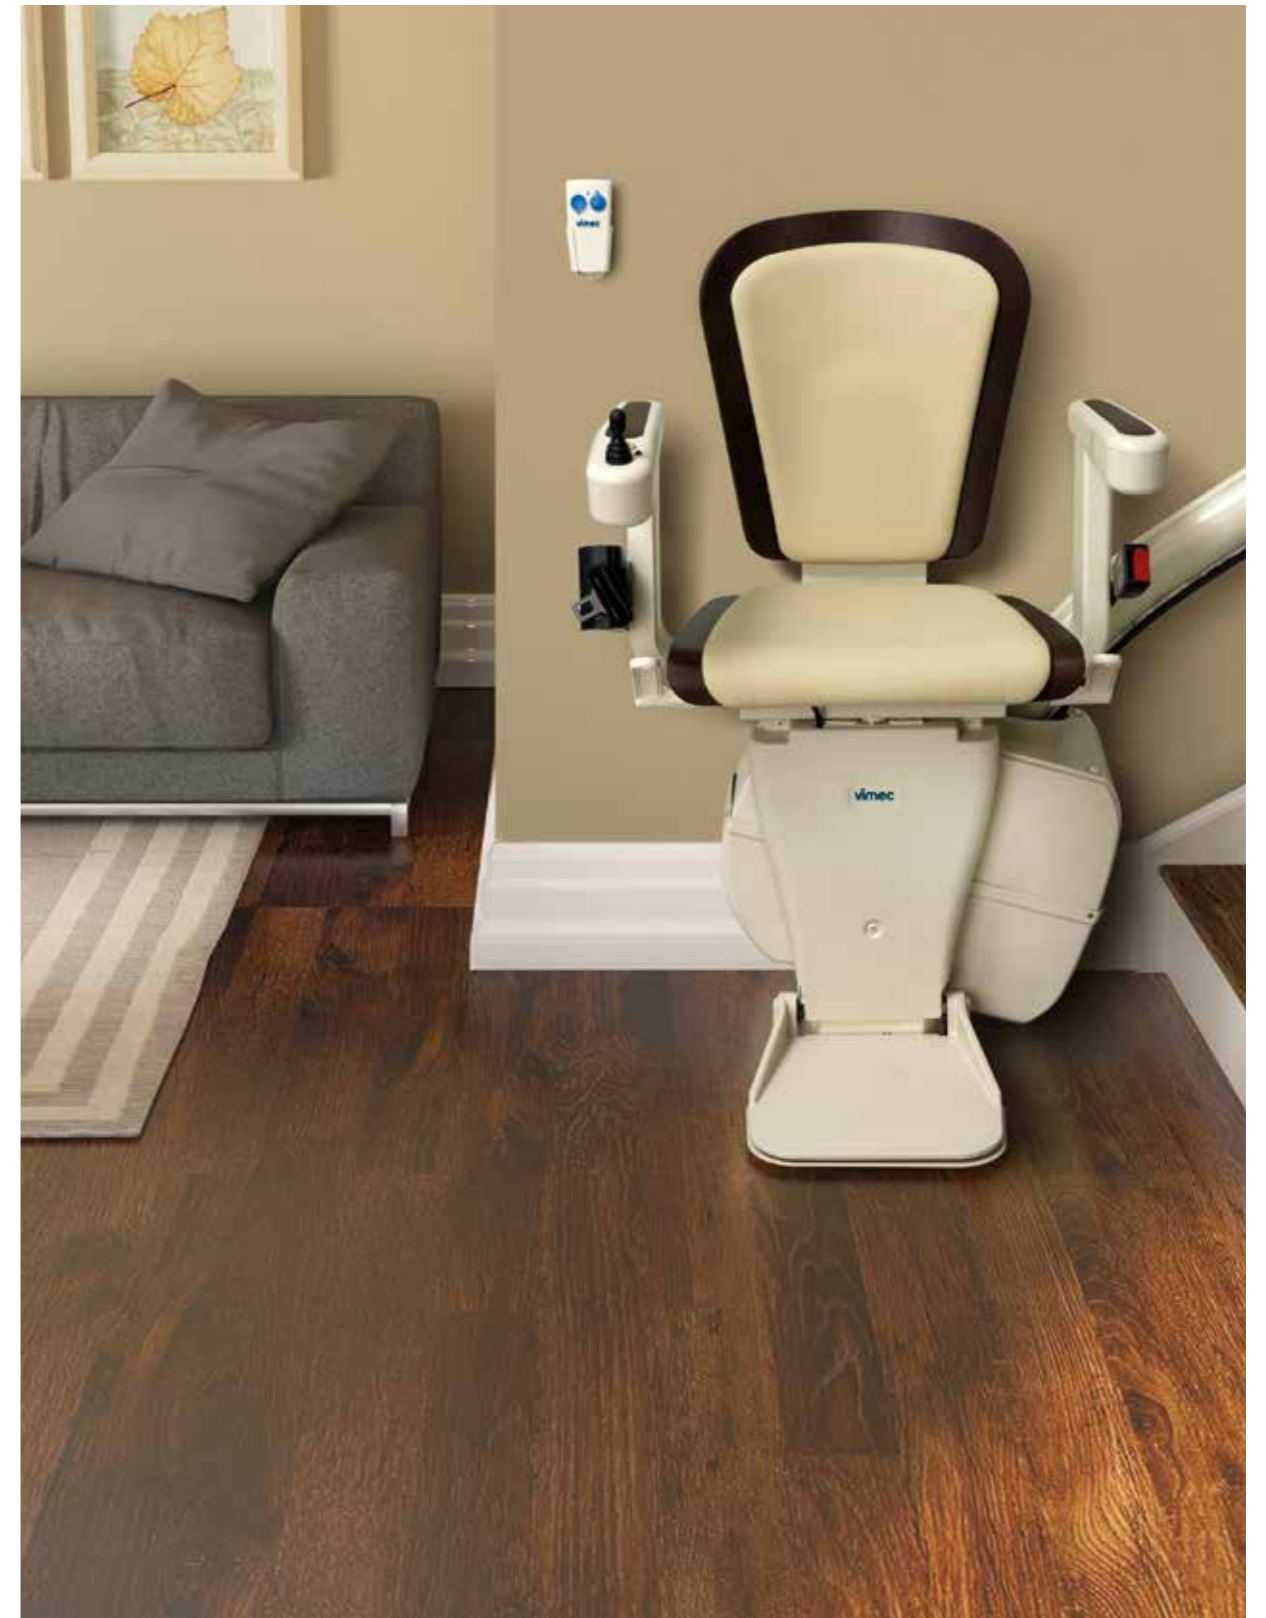

Capri

FLEXIBILITY AND ELEGANCE

The Capri stairlift is Vimec tailor-made solution with the single tube guide, which is ideal for special installations when, for example, the space for parking the stairlift is already occupied by a door, or when you have a spiral staircase.

Elegant in shape and colors, the Capri stairlift is also perfect for moving safely in comfort.

SERENITY ALWAYS TAILORED TO YOUR NEEDS