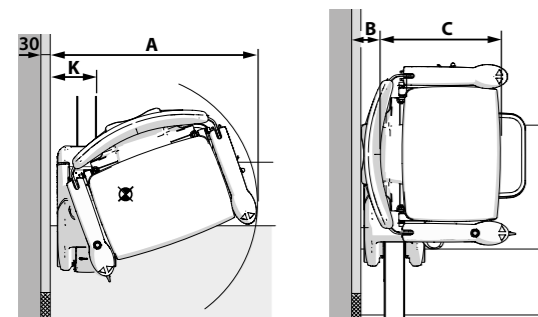

SOFT START/STOP AS A STANDARD
NO LUBRICATION NEEDED: A CLOTH IS ALL IT TAKES TO CLEAN IT
INSTALLATION IN ONE DAY