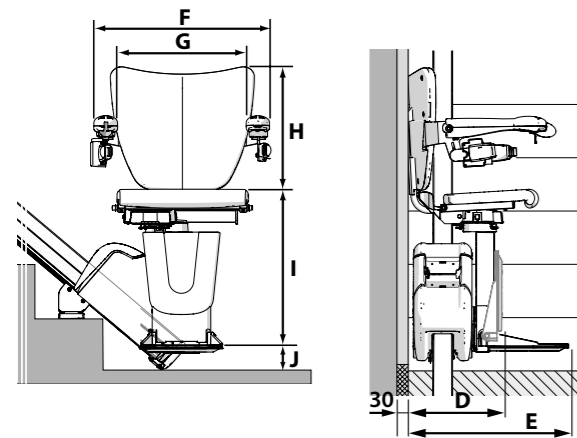

### OPTIONAL

FOLDABLE GUIDE ON LOWER FLOOR

MOTORIZED SLIDING RAIL

AUTOMATIC SEAT ROTATION

ISCHIA FOR OUTDOORS

### TECHNICAL DATA

ISCHIA		
A	ROTATION RADIUS	645 MM
B	MINIMUM BACKREST DEPTH	60 MM
C	SEAT DEPTH	390 MM
D	MINIMUM WIDTH WITH THE FOOTREST RAISED	320 MM
E	MINIMUM WIDTH WITH THE FOOTREST LOWERED	530 MM
F	EXTERNAL WIDTH OF ARMREST	575 MM
G	INTERNAL WIDTH OF ARMREST	450 MM
H	BACKREST HEIGHT	400 MM
I	FOOTREST - SEAT	430 - 460 - 490 - 520 MM
J	MINIMUM HEIGHT OF FOOTREST	70 MM
K	FRONT PART OF THE GUIDE	160 MM