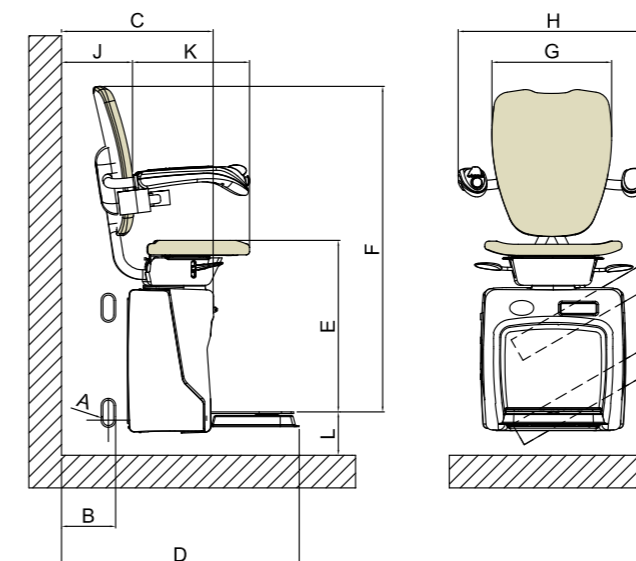

### TECHNICAL DATA

POWER SUPPLY	230 VAC
SPEED	0.15 M/S (MAX.)
DURATION OF USE	15 LAPS EVERY 24 HOURS - 10 CONTINUOUS LAPS
MAXIMUM LOAD	130 KG

DOLCE VITA		
A	DIMENSIONS OF THE GUIDE, WIDTH/HEIGHT	30 MM/50 MM
B	DISTANCE OF THE OUTER SIDE OF THE SCALE	130 MM
C	MACHINE DIMENSIONS WITH THE PLATFORM CLOSED	445 MM
D	MACHINE DIMENSIONS WITH THE PLATFORM OPEN	720 MM
E	DISTANCE BETWEEN THE PLATFORM AND THE SEA	530 MM
F	DISTANCE BETWEEN THE PLATFORM AND THE UPPER PART OF THE BACKREST	1.080 MM
G	BACKREST WIDTH	380 MM
H	DISTANCE BETWEEN ARMRESTS (EXTERNALLY)	600 MM
J	DISTANCE BETWEEN THE BACKREST AND THE WALL	195 MM
K	SEAT DEPTH	365 MM
L	DISTANCE BETWEEN THE UPPER PART OF THE PLATFORM TO THE FLOOR	90 MM